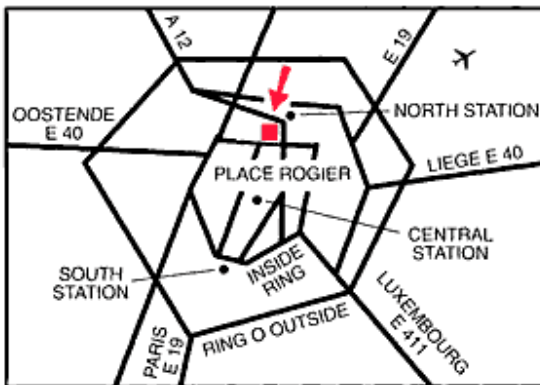

# **Sheraton Brussels**

HOTEL & TOWERS

## *Route Description How to reach the Sheraton Brussels Hotel & Towers Coming from « FRANCE »*

- +Enter Belgium from the A2 (France) on the E 19 (Belgium).
- +Follow the E 19 and A7 until Brussels, exit RO.
- Continue on RO , exit RO via entry/exit road at sign reading "Exit 17 to Bruxelles/Industrie Anderlecht"
- +Take the exit 10 « Koekelberg- Bruxelles Centre »
- +After apprx. 1 Km turn on your right in the tunnel Leopold II.
- +Take exit « Boulevard Emile Jacquain, De Brouckere ».
- +After the third stop turn on your left, the Sheraton Brussels Hotel & Towers is just front of you.

## *Route Description* *How to reach the* ***Sheraton Brussels Hotel & Towers*** *Coming from « GERMANY »*

- +Enter the Netherlands from the A 4 (Germany) on the A 76 ( Heerlen, Eindhoven, Genk).
- +Enter Belgium from the A 76 on the E 314 ( direction Leuven, Brussels).
- +Near Leuven take the E 40 direction Brussels.
- +Take the tunnel direction Centre - Communauté Européenne.
- +At the roundabout Schuman, take direction Rue de la Loi (Centre)Take the tunnel direction Centre - Communauté Européenne.
- +At the crossing with Boulevard du Régent, turn on your right and take the tunnel.
- +Take the second exit and you are just front of the hotel.