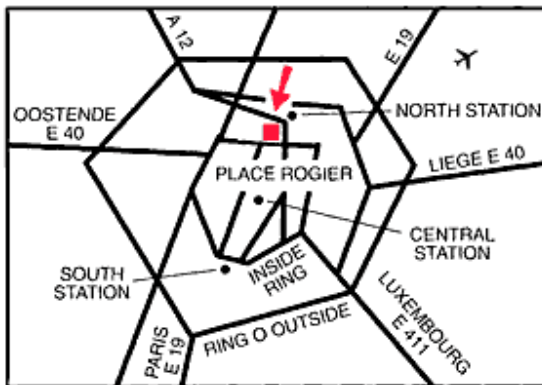

Sheraton Brussels

HOTEL & TOWERS

Route Description *How to reach the* ***Sheraton Brussels Hotel & Towers*** *Coming from the « NETHERLANDS »*

- +Enter Belgium via Breda direction Antwerpen.
- +Follow direction Antwerpen-Brussels via the E19.
- +Arrived on the Ring of Brussels, follow direction Gand/Oostende, Mons/Charleroi.
- +Take the exit 10 « Koekelberg- Bruxelles Centre »
- +After approx. 1 Km turn on your right in the tunnel Leopold II.
- +Take exit « Boulevard Emile Jacqmain, De Brouckere ».
- +After the third stop turn on your left, the Sheraton Brussels Hotel & Towers is just front of you.

Place Rogier 3
1210 Brussels
Tel : (32) (2) 224 34 56