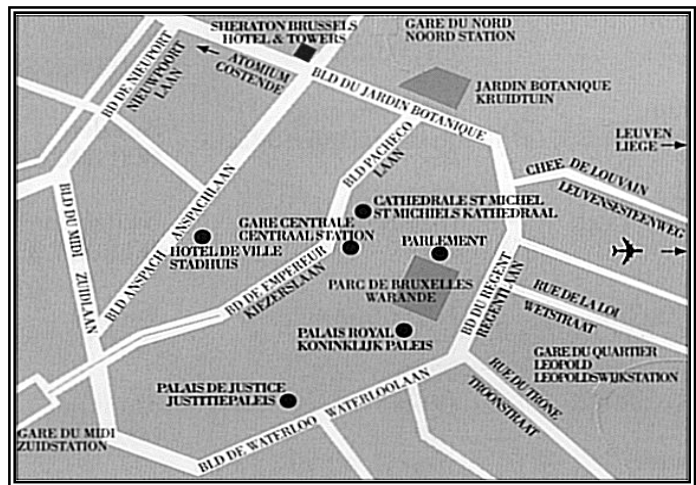

# **Sheraton Brussels**

HOTEL & TOWERS

## *Route Description How to reach the Sheraton Brussels Hotel & Towers Coming from « FRANCE »*

- +Enter Belgium from the A2 (France) on the E 19 (Belgium).
- +Follow the E 19 and A7 until Brussels, exit RO.
- Continue on RO , exit RO via entry/exit road at sign reading "Exit 17 to Bruxelles/Industrie Anderlecht"
- +Take the exit 10 « Koekelberg- Bruxelles Centre »
- +After apprx. 1 Km turn on your right in the tunnel Leopold II.
- +Take exit « Boulevard Emile Jacquain, De Brouckere ».
- +After the third stop turn on your left, the Sheraton Brussels Hotel & Towers is just front of you.

## *Route Description* *How to reach the* ***Sheraton Brussels Hotel & Towers*** *Coming from « GERMANY »*

- +Enter the Netherlands from the A 4 (Germany) on the A 76 ( Heerlen, Eindhoven, Genk).
- +Enter Belgium from the A 76 on the E 314 ( direction Leuven, Brussels).
- +Near Leuven take the E 40 direction Brussels.
- +Take the tunnel direction Centre - Communauté Européenne.
- +At the roundabout Schuman, take direction Rue de la Loi (Centre)Take the tunnel direction Centre - Communauté Européenne.
- +At the crossing with Boulevard du Régent, turn on your right and take the tunnel.
- +Take the second exit and you are just front of the hotel.

## *Route Description* *How to reach the* ***Sheraton Brussels Hotel & Towers*** *Coming from the « NETHERLANDS »*

- +Enter Belgium via Breda direction Antwerpen.
- +Follow direction Antwerpen-Brussels via the E19.
- +Arrived on the Ring of Brussels, follow direction Gand/Oostende, Mons/Charleroi.
- +Take the exit 10 « Koekelberg- Bruxelles Centre »
- +After approx. 1 Km turn on your right in the tunnel Leopold II.
- +Take exit « Boulevard Emile Jacqmain, De Brouckere ».
- +After the third stop turn on your left, the Sheraton Brussels Hotel & Towers is just front of you.