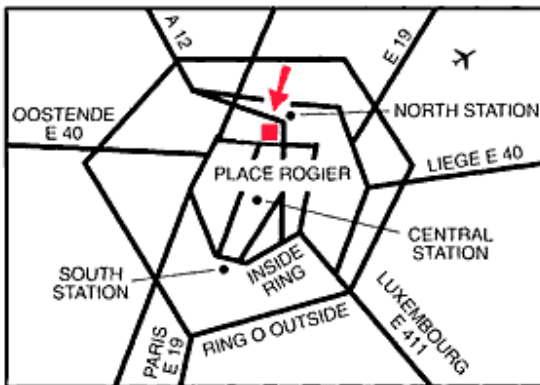

## *Route Description How to reach the Sheraton Brussels Hotel & Towers Coming from « FRANCE »*

- +Enter Belgium from the A2 (France) on the E 19 (Belgium).
- +Follow the E 19 and A7 until Brussels, exit RO.
- Continue on RO , exit RO via entry/exit road at sign reading "Exit 17 to Bruxelles/Industrie Anderlecht"
- +Take the exit 10 « Koekelberg- Bruxelles Centre »
- +After apprx. 1 Km turn on your right in the tunnel Leopold II.
- +Take exit « Boulevard Emile Jacquain, De Brouckere ».
- +After the third stop turn on your left, the Sheraton Brussels Hotel & Towers is just front of you.

## *Route Description* *How to reach the* ***Sheraton Brussels Hotel & Towers*** *Coming from « GERMANY »*

- +Enter the Netherlands from the A 4 (Germany) on the A 76 ( Heerlen, Eindhoven, Genk).
- +Enter Belgium from the A 76 on the E 314 ( direction Leuven, Brussels).
- +Near Leuven take the E 40 direction Brussels.
- +Take the tunnel direction Centre - Communauté Européenne.
- +At the roundabout Schuman, take direction Rue de la Loi (Centre)Take the tunnel direction Centre - Communauté Européenne.
- +At the crossing with Boulevard du Régent, turn on your right and take the tunnel.
- +Take the second exit and you are just front of the hotel.