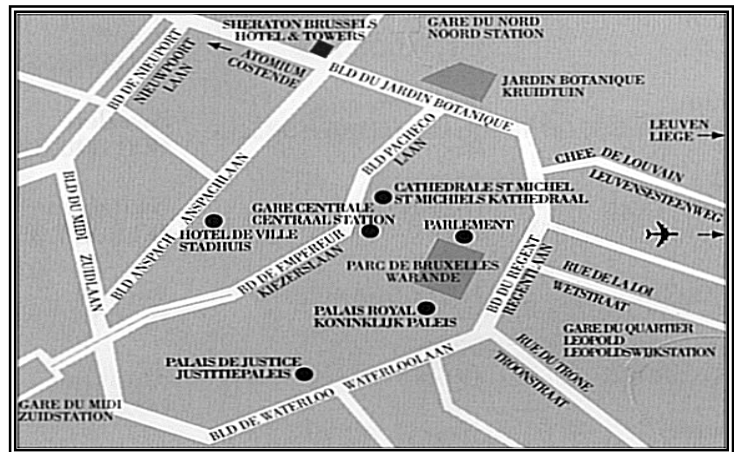

## *Route Description How to reach the Sheraton Brussels Hotel & Towers Coming from « FRANCE »*

- +Enter Belgium from the A2 (France) on the E 19 (Belgium).
- +Follow the E 19 and A7 until Brussels, exit RO.
- Continue on RO , exit RO via entry/exit road at sign reading "Exit 17 to Bruxelles/Industrie Anderlecht"
- +Take the exit 10 « Koekelberg- Bruxelles Centre »
- +After apprx. 1 Km turn on your right in the tunnel Leopold II.
- +Take exit « Boulevard Emile Jacquain, De Brouckere ».
- +After the third stop turn on your left, the Sheraton Brussels Hotel & Towers is just front of you.

# **Sheraton Brussels**

HOTEL & TOWERS

## *Route Description* *How to reach the* ***Sheraton Brussels Hotel & Towers*** *Coming from « GERMANY »*

- +Enter the Netherlands from the A 4 (Germany) on the A 76 ( Heerlen, Eindhoven, Genk).
- +Enter Belgium from the A 76 on the E 314 ( direction Leuven, Brussels).
- +Near Leuven take the E 40 direction Brussels.
- +Take the tunnel direction Centre - Communauté Européenne.
- +At the roundabout Schuman, take direction Rue de la Loi (Centre)Take the tunnel direction Centre - Communauté Européenne.
- +At the crossing with Boulevard du Régent, turn on your right and take the tunnel.
- +Take the second exit and you are just front of the hotel.

## *Route Description* *How to reach the* ***Sheraton Brussels Hotel & Towers*** *Coming from the « NETHERLANDS »*

- +Enter Belgium via Breda direction Antwerpen.
- +Follow direction Antwerpen-Brussels via the E19.
- +Arrived on the Ring of Brussels, follow direction Gand/Oostende, Mons/Charleroi.
- +Take the exit 10 « Koekelberg- Bruxelles Centre »
- +After approx. 1 Km turn on your right in the tunnel Leopold II.
- +Take exit « Boulevard Emile Jacqmain, De Brouckere ».
- +After the third stop turn on your left, the Sheraton Brussels Hotel & Towers is just front of you.