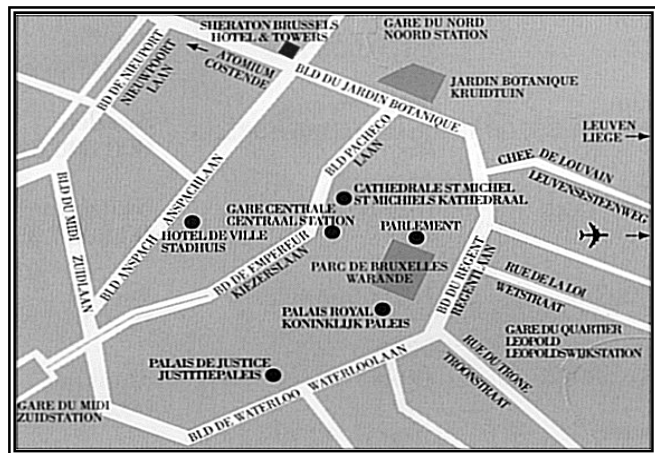

## *Route Description How to reach the Sheraton Brussels Hotel & Towers Coming from « FRANCE »*

- +Enter Belgium from the A2 (France) on the E 19 (Belgium).
- +Follow the E 19 and A7 until Brussels, exit RO.
- Continue on RO , exit RO via entry/exit road at sign reading "Exit 17 to Bruxelles/Industrie Anderlecht"
- +Take the exit 10 « Koekelberg- Bruxelles Centre »
- +After apprx. 1 Km turn on your right in the tunnel Leopold II.
- +Take exit « Boulevard Emile Jacquain, De Brouckere ».
- +After the third stop turn on your left, the Sheraton Brussels Hotel & Towers is just front of you.

## *Route Description* *How to reach the* ***Sheraton Brussels Hotel & Towers*** *Coming from « GERMANY »*

- +Enter the Netherlands from the A 4 (Germany) on the A 76 ( Heerlen, Eindhoven, Genk).
- +Enter Belgium from the A 76 on the E 314 ( direction Leuven, Brussels).
- +Near Leuven take the E 40 direction Brussels.
- +Take the tunnel direction Centre - Communauté Européenne.
- +At the roundabout Schuman, take direction Rue de la Loi (Centre)Take the tunnel direction Centre - Communauté Européenne.
- +At the crossing with Boulevard du Régent, turn on your right and take the tunnel.
- +Take the second exit and you are just front of the hotel.

## *Route Description* *How to reach the* ***Sheraton Brussels Hotel & Towers*** *Coming from the « NETHERLANDS »*

- +Enter Belgium via Breda direction Antwerpen.
- +Follow direction Antwerpen-Brussels via the E19.
- +Arrived on the Ring of Brussels, follow direction Gand/Oostende, Mons/Charleroi.
- +Take the exit 10 « Koekelberg- Bruxelles Centre »
- +After approx. 1 Km turn on your right in the tunnel Leopold II.
- +Take exit « Boulevard Emile Jacqmain, De Brouckere ».
- +After the third stop turn on your left, the Sheraton Brussels Hotel & Towers is just front of you.